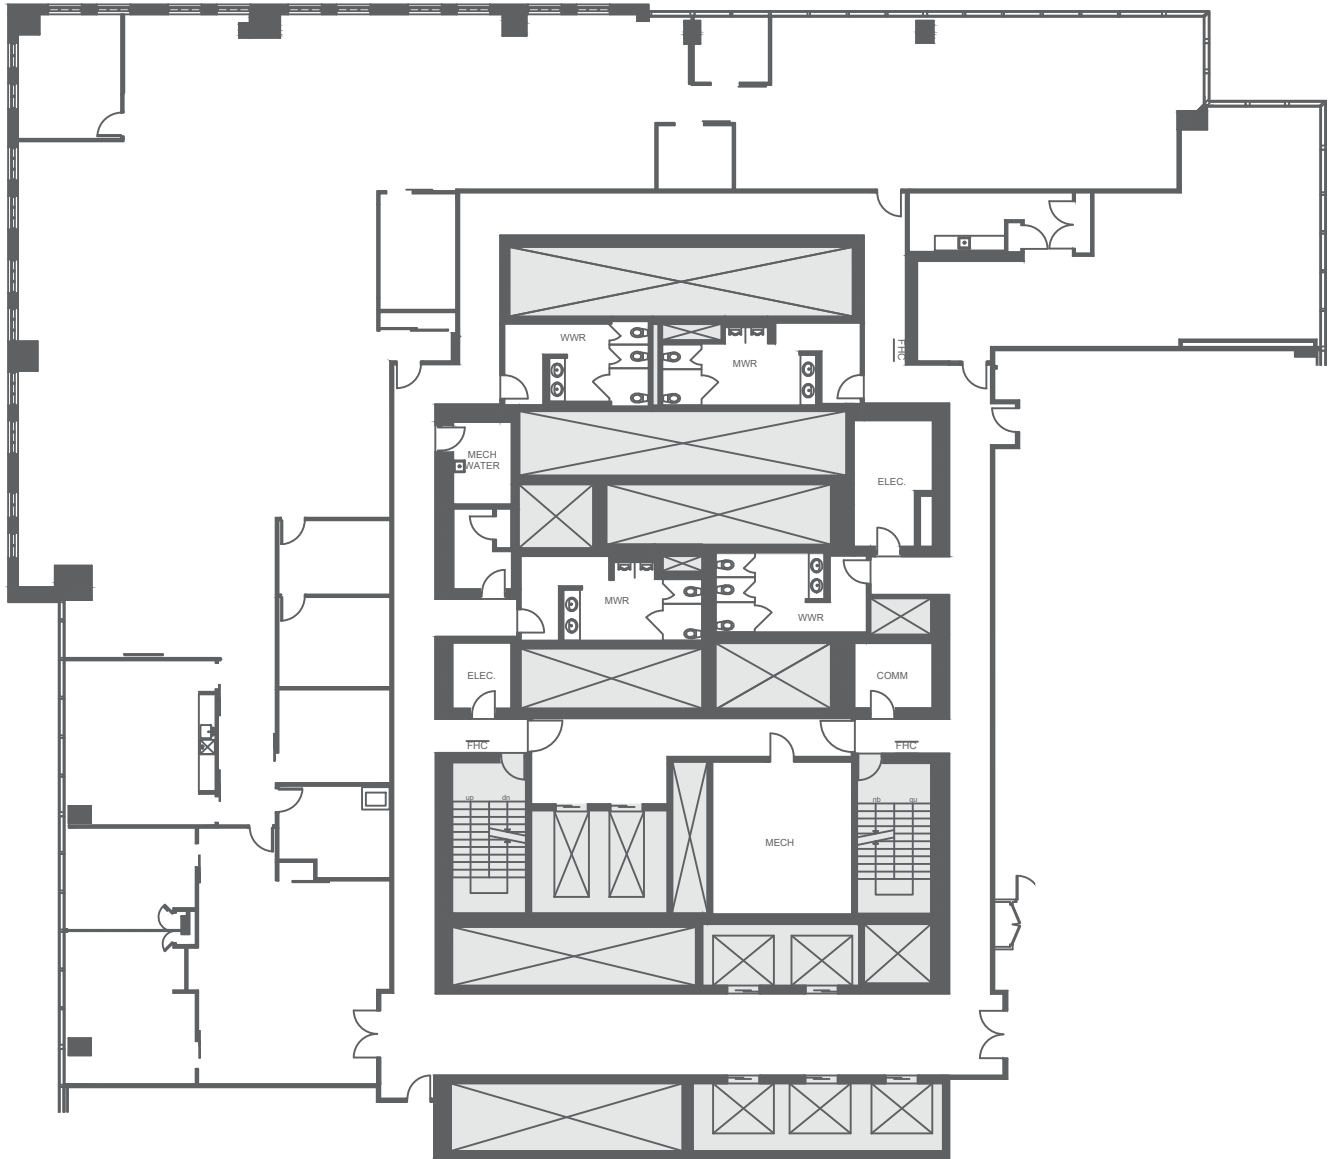

BAY ADELAIDE CENTRE WEST TOWER

333 Bay Street, Toronto, Ontario

7th Floor

12,357 rentable square feet