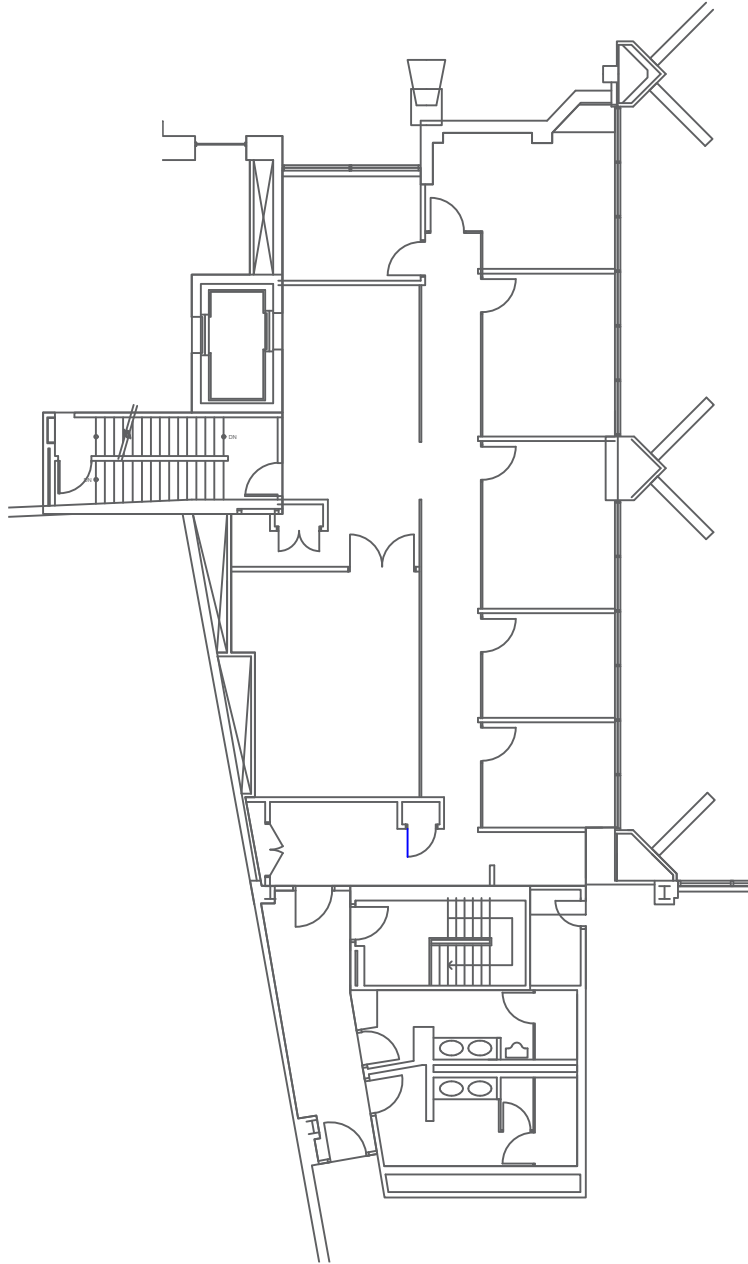

BROOKFIELD PLACE

181 Bay Street, Toronto, Ontario

Unit IN200

2,305 rentable square feet